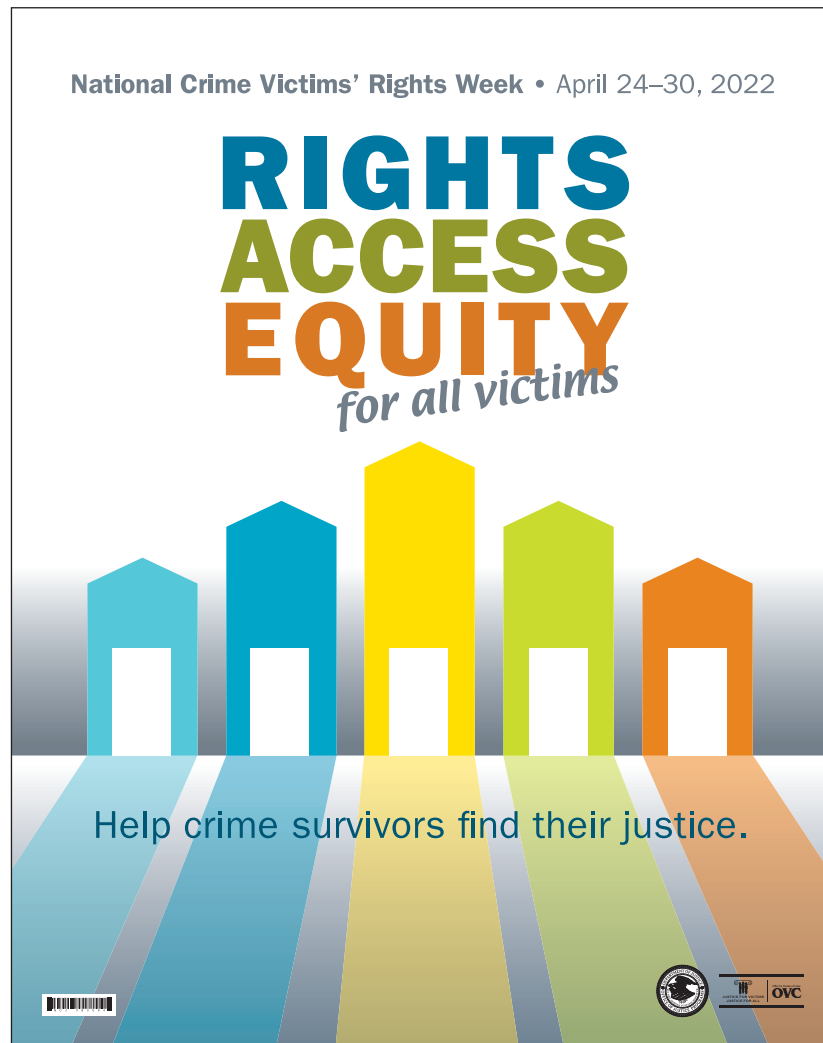

National Crime Victims' Rights Week 2022

Theme Color Guide

BLUE

C=90
M=18
Y=7
K=29

GREEN

C=16
M=0
Y=91
K=28

ORANGE

C=2
M=56
Y=100
K=3